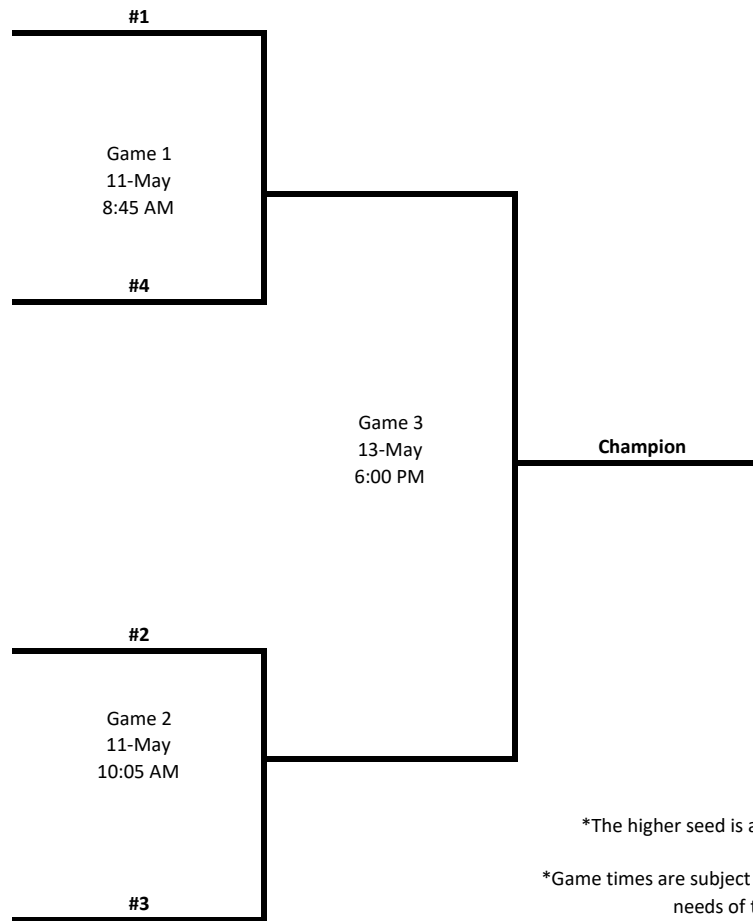

Upward Softball 2024

3rd-4th Grade Machine-Pitch Softball

*The higher seed is always the Home Team.

*Game times are subject to change depending on the needs of the program.