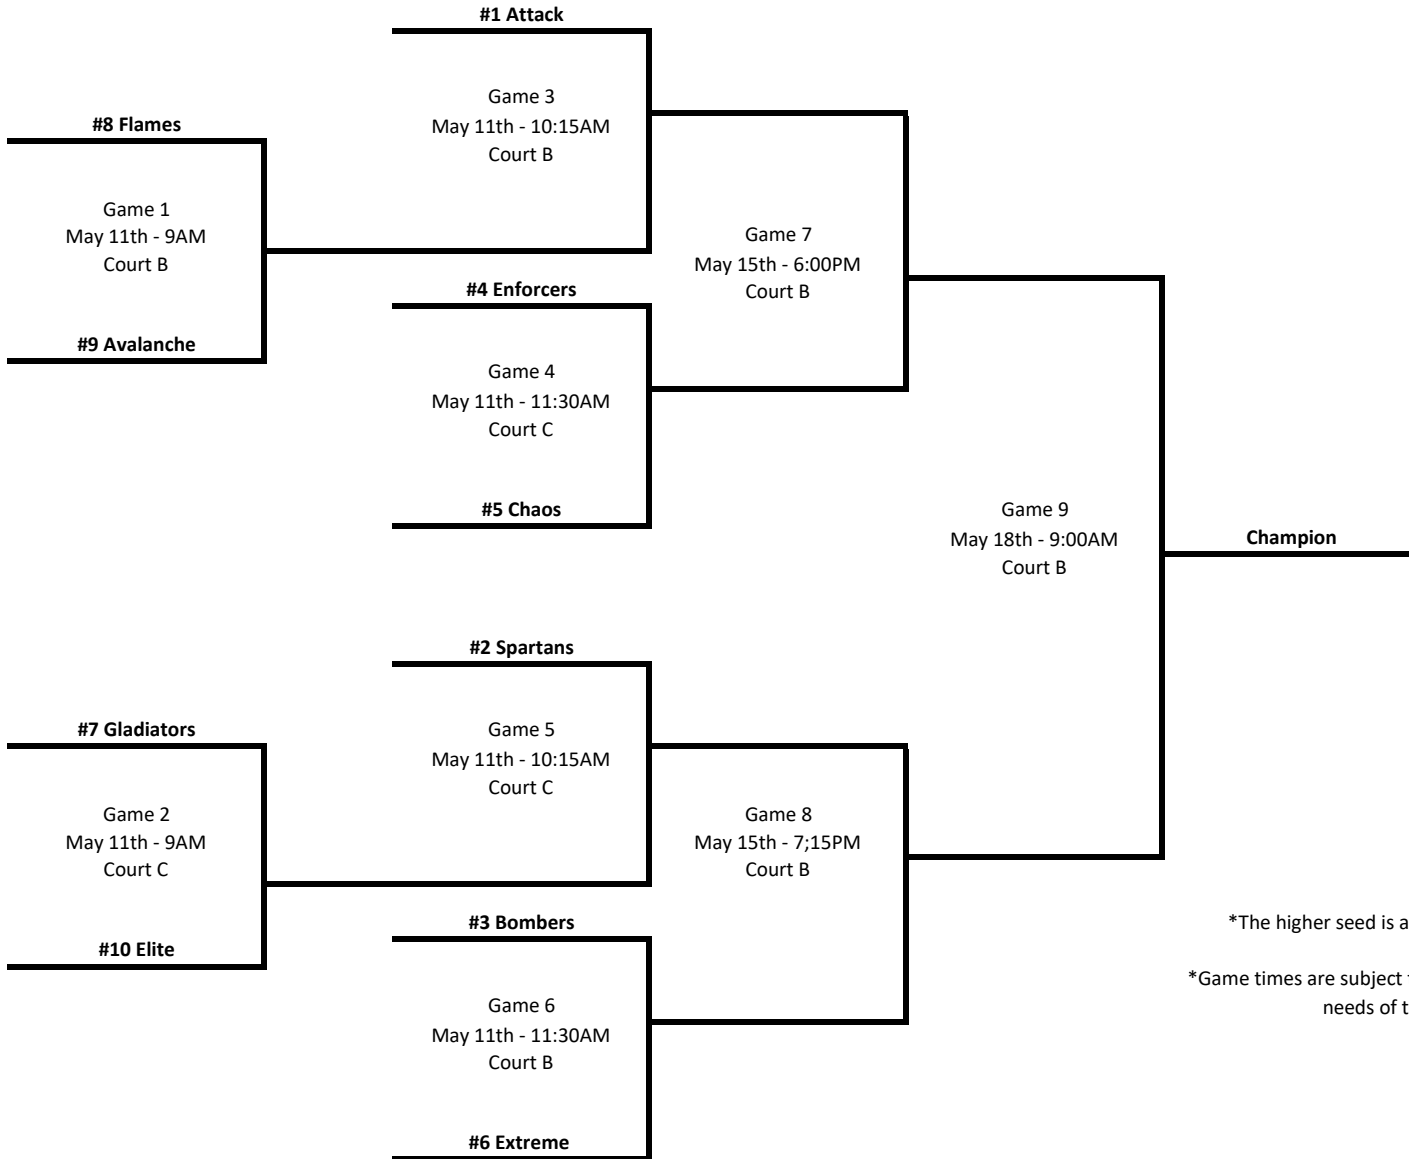

Upward Volleyball - 2024 League 1

*The higher seed is always the Home Team.

*Game times are subject to change depending on the needs of the program.