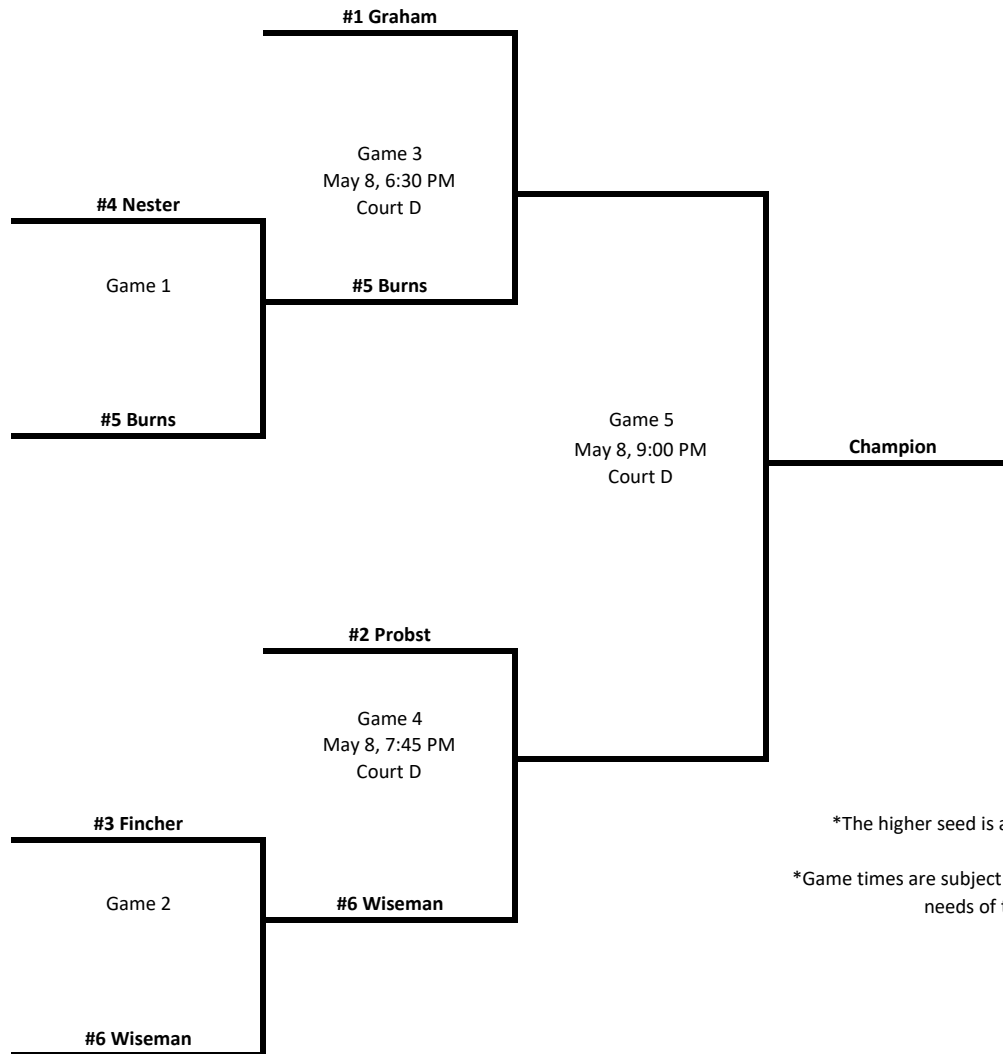

# ADULT VOLLEYBALL DIVISION 1

\*The higher seed is always the Home Team.

\*Game times are subject to change depending on the needs of the program.