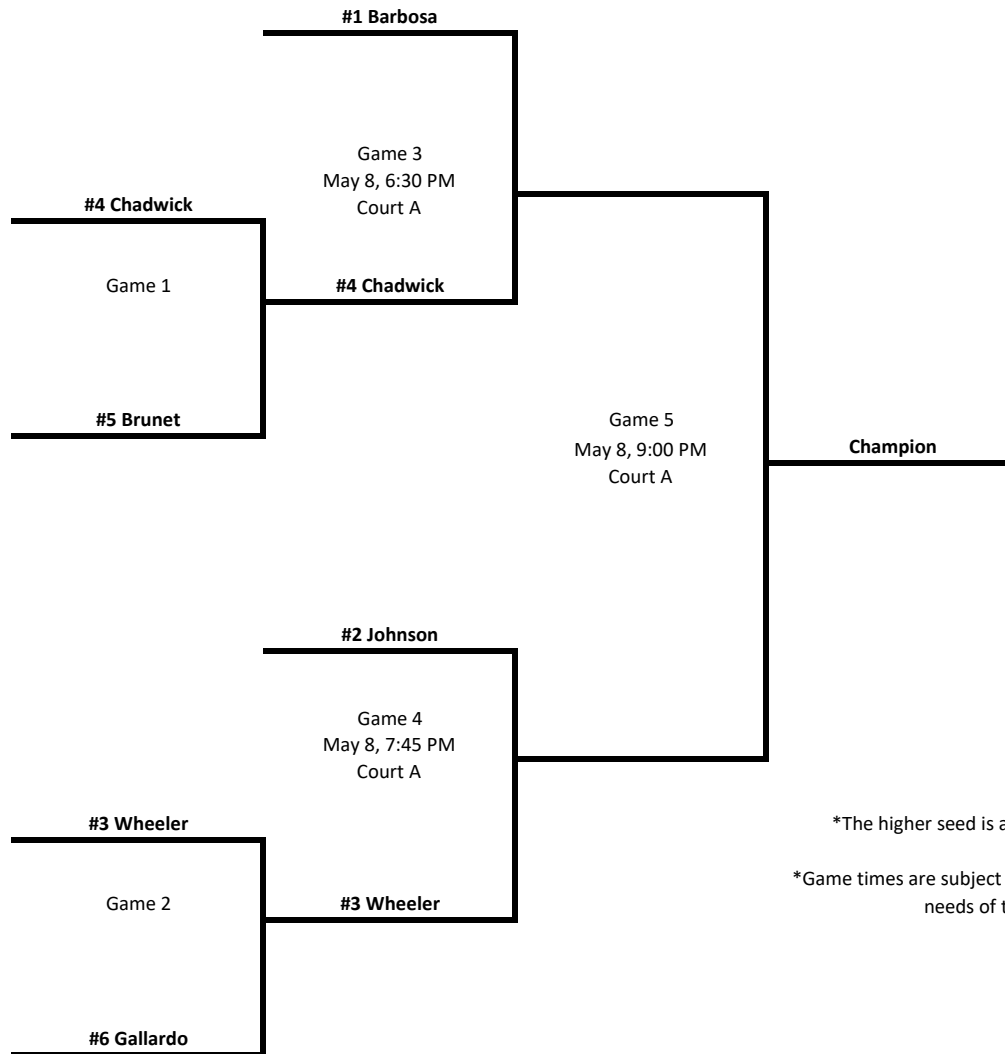

# ADULT VOLLEYBALL DIVISION 3

\*The higher seed is always the Home Team.

\*Game times are subject to change depending on the needs of the program.