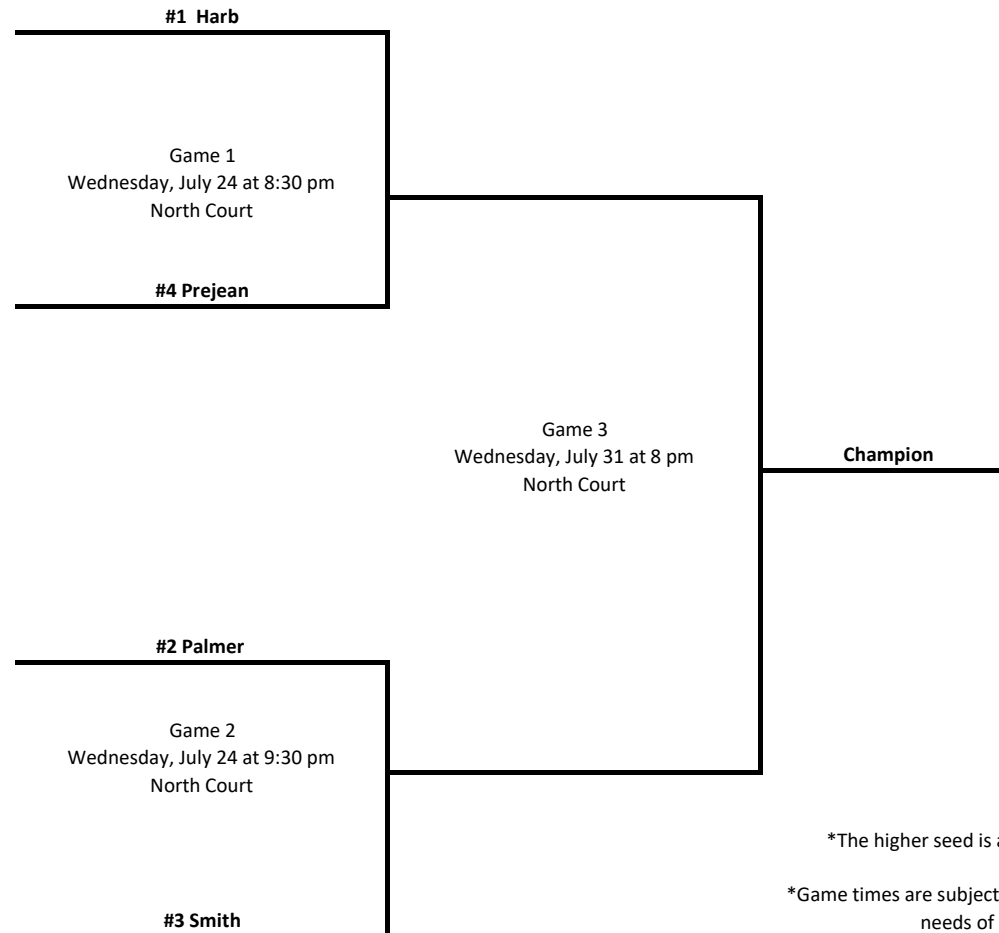

Men's Basketball 2024 Division 1

*The higher seed is always the Home Team.

*Game times are subject to change depending on the needs of the program.