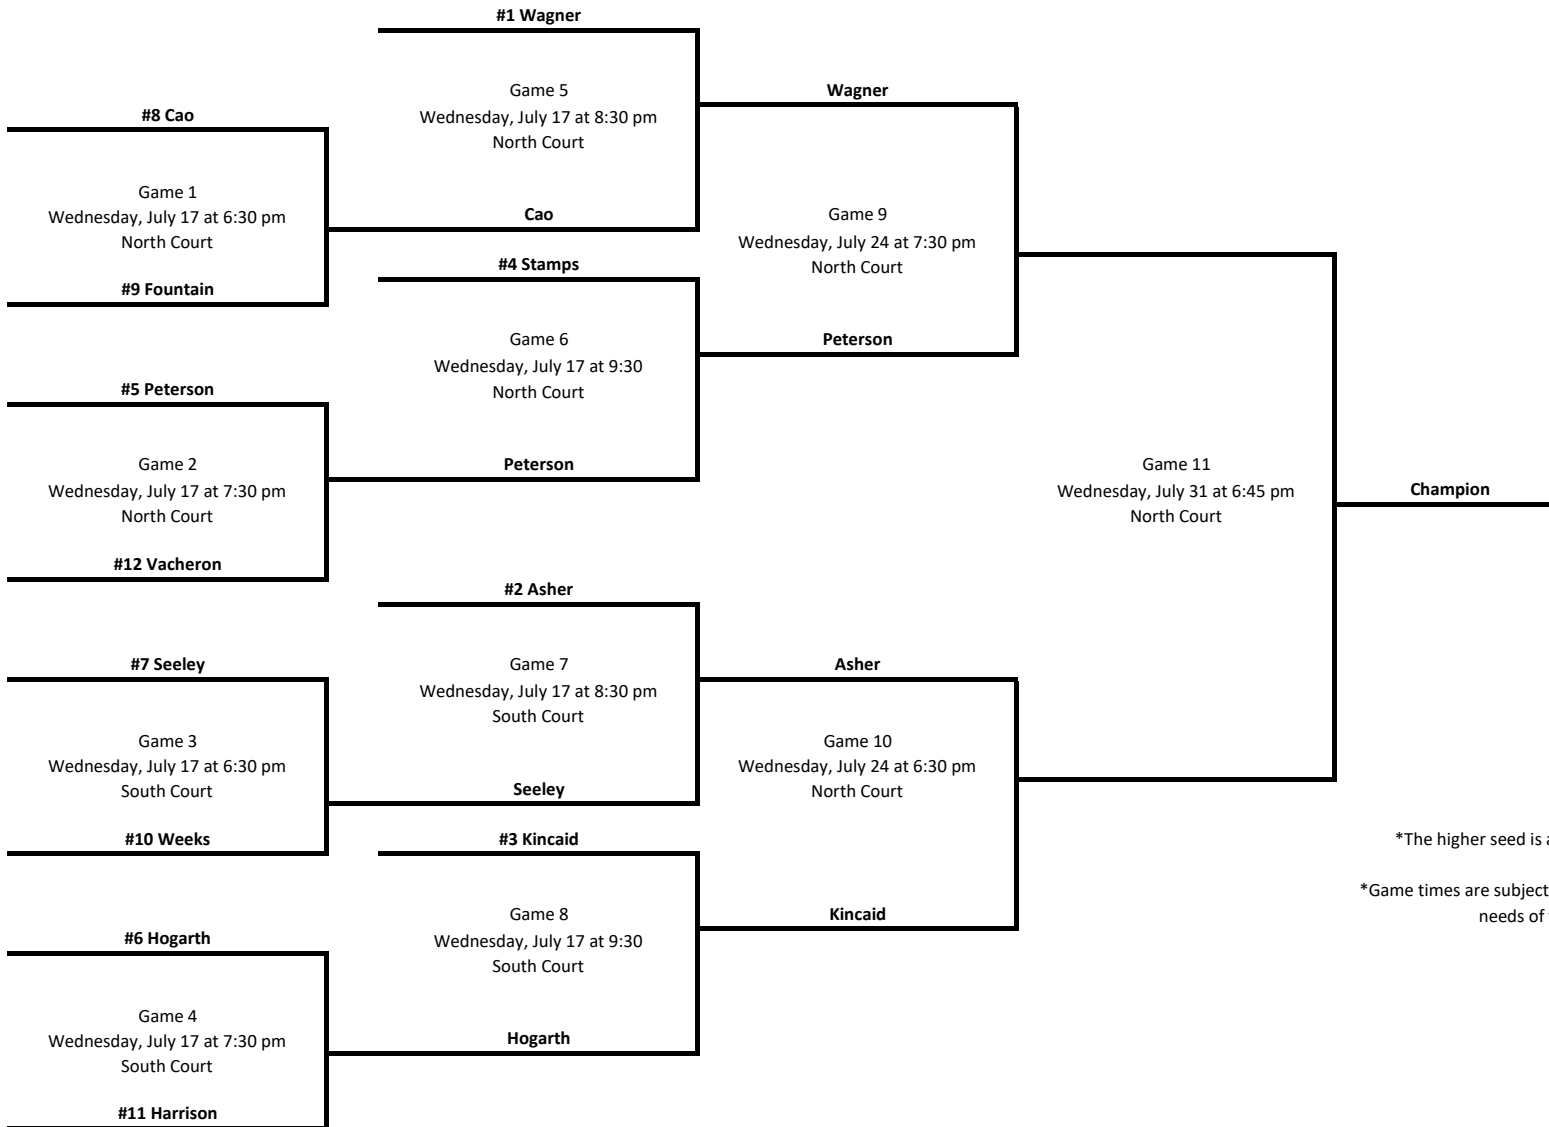

Men's Basketball 2024 Division 2

*The higher seed is always the Home Team.

*Game times are subject to change depending on the needs of the program.